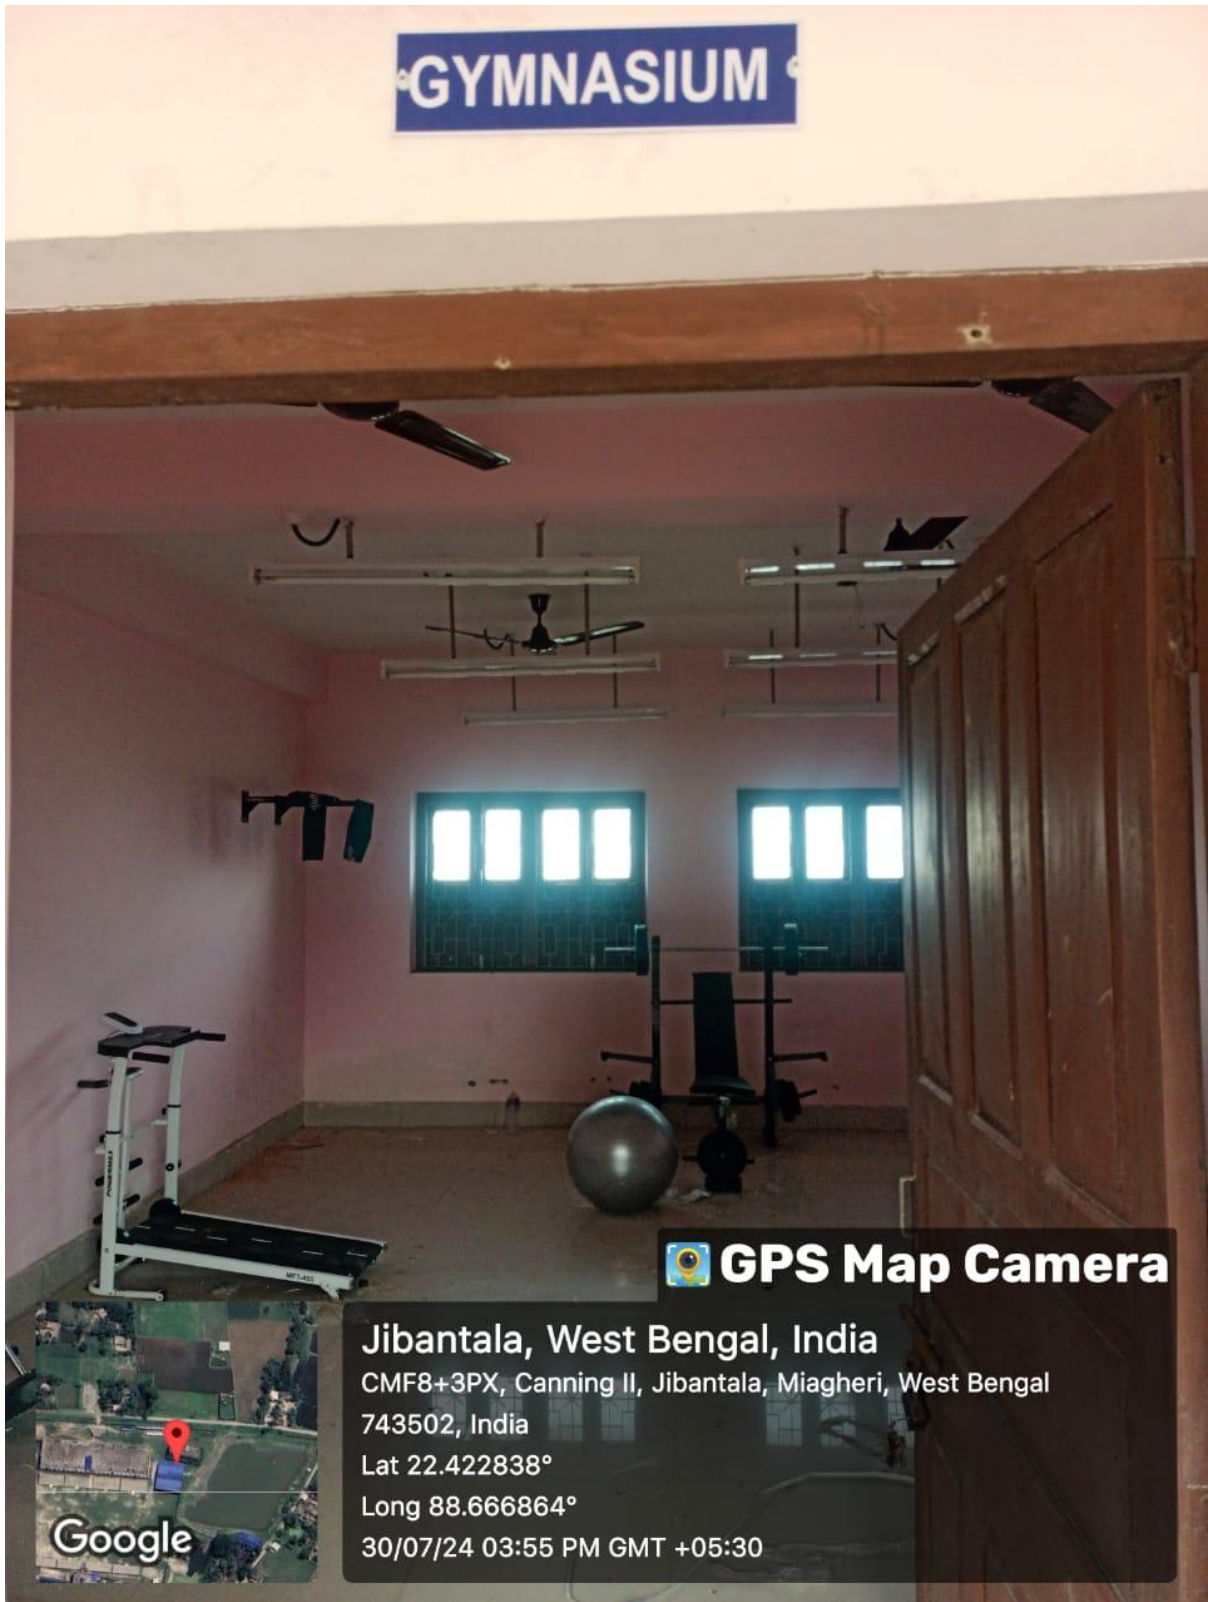

Computer Lab

Gymnasium Room

Yoga and Indoor Game Room

YOGA

 **GPS Map Camera**

Jibantala, West Bengal, India

CMF8+3PX, Canning II, Jibantala, Miagheri, West Bengal

743502, India