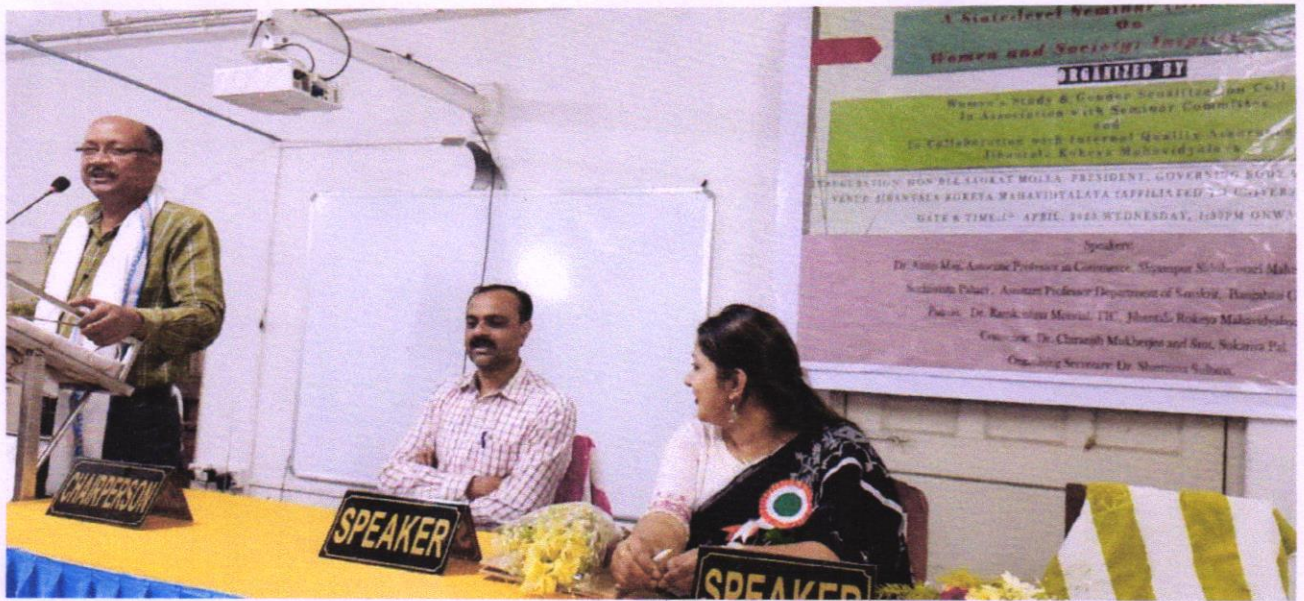

Ref. No:.....

Date:

WOMENS DAY CELEBRATION ORGANIZED BY WOMEN CELL ON "WOMEN & SOCIETY INSPIRING CHANGE" ON 5.4.2023

A State level seminar held on 5th April, 2023 organized by Women Cell

Dr. Anup Maji
Principal
Jibantala Rokeya Mahavidyalaya
P.O.-Mallickati, 24 Pgs. (S)