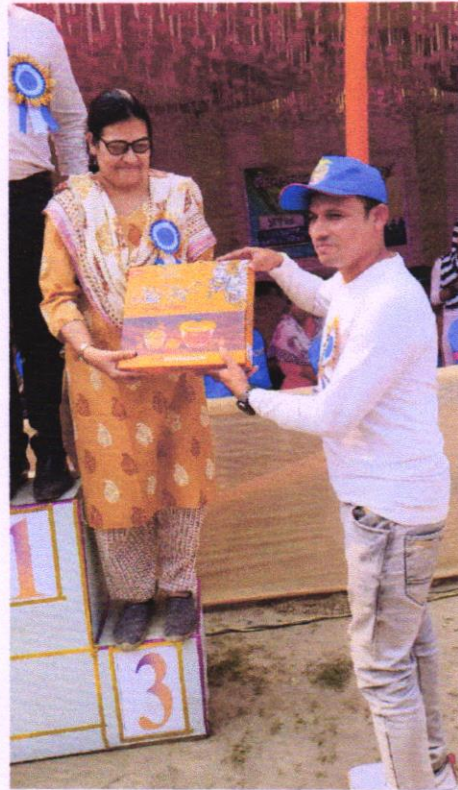

President:
Saokat Molla
Principal & Secretary:
Dr. Anup Maji

Ref. No:.....

Date:

PARTICIPANTS IN INTER COLLEGE FOOTBALL TOURNAMENT ON 23.02.2024

F8PW+25W, Ashok Nagar, Tollygunge, Kolkata, West Bengal 700040, India