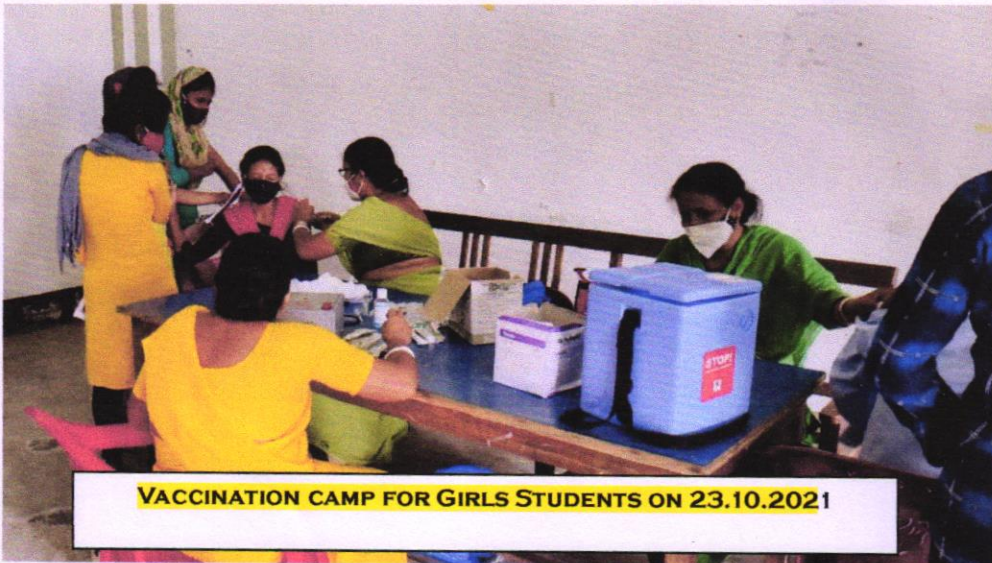

JIBANTALA ROKEYA MAHAVIDYALAYA

P.O. – Mallickati, P.S. – Jibantala, Pin – 743502 Dist. – South 24 Parganas

Affiliated to University of Calcutta

ESTD. : 2007

Web: www.jibantalarokeyamahavidyalaya.in Email: jmrokeya@gmail.com

President:
Saokat Molla
Principal & Secretary:
Dr. Anup Maji

Ref. No:.....

Date:

Criterion 7 - Institutional Values and Best Practices

Institutional Values and Social Responsibilities

7.1.1 Institution has initiated the Gender Audit and measures for the promotion of gender equity during the last five years.

➤ Documents Regarding Awareness & Sensitization programmes:

HEALTH CHECK UP FOR GIRL'S STUDENTS OF JIBANTALA ROKEYA MAHAVIDYALAYA

Dr. Anup Maji
20/1/24

Dr. Anup Maji
Principal
Jibantala Rokeya Mahavidyalaya
P.O.-Mallickati, 24 Pgs. (SL)