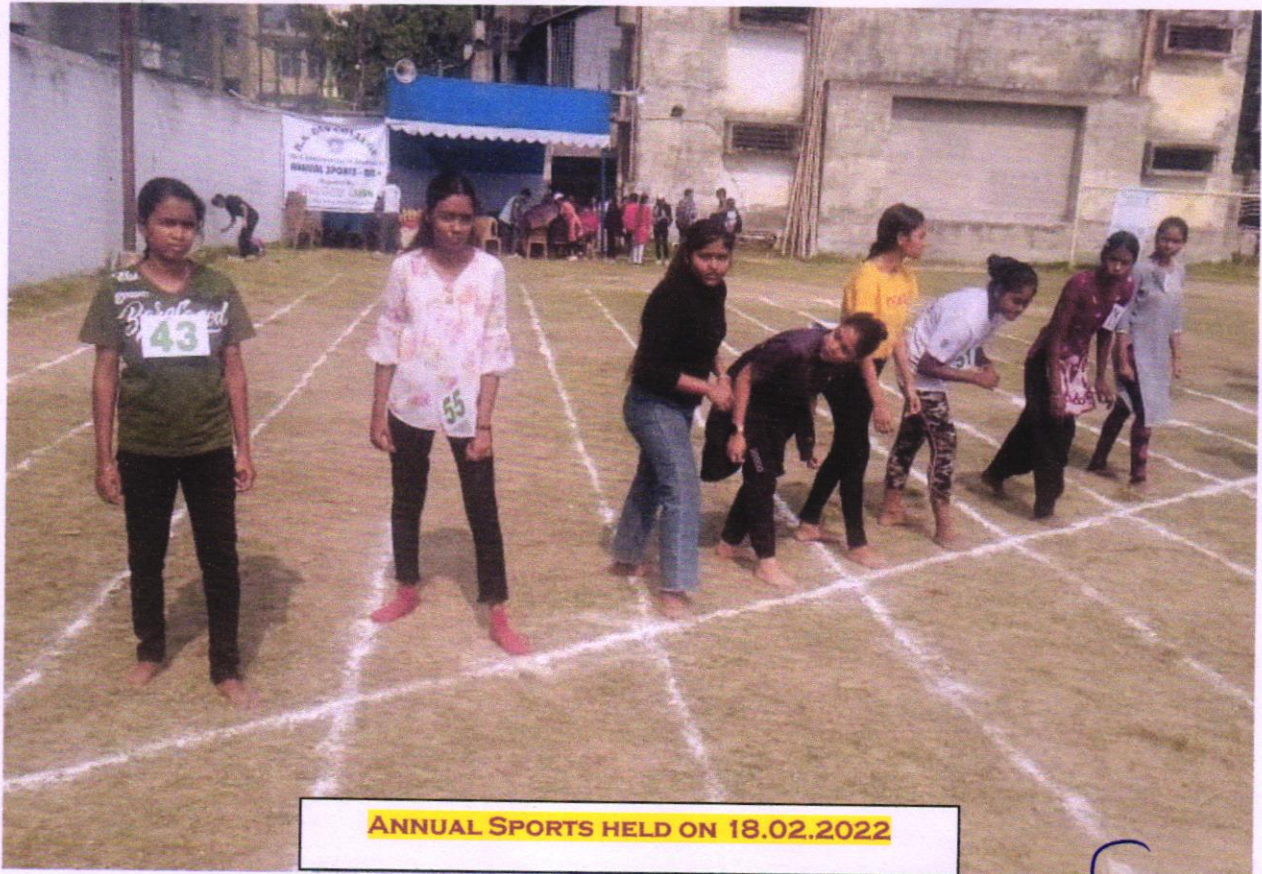

Ref. No:.....

Date:

STUDENTS PARTICIPATINS IN INTER COLLEGE & COLLEGE LEVEL SPORTS

ANNUAL SPORTS HELD ON 18.02.2022

ANNUAL SPORTS HELD ON 18.02.2022

Dr. Anup Maji
Principal
Jibantala Rokeya Mahavidyalaya
P.O.-Mallickati, 24 Pgs. (S)