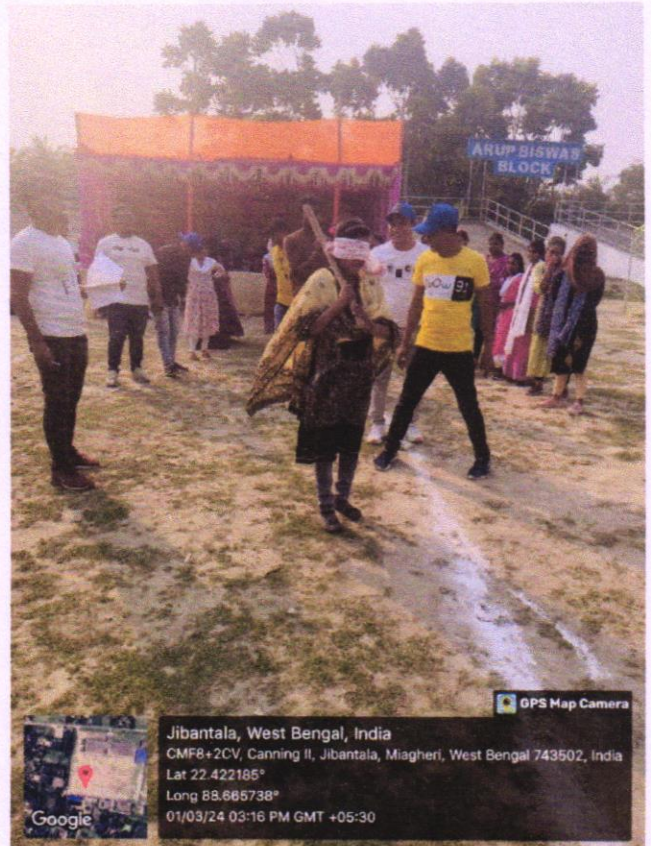

JIBANTALA ROKEYA MAHAVIDYALAYA

P.O. – Mallickati, P.S. – Jibantala, Pin – 743502 Dist. – South 24 Parganas

Affiliated to University of Calcutta

ESTD. : 2007

Web: www.jibantalarokeyamahavidyalaya.in Email: jmrokeya@gmail.com

President:
Saokat Molla
Principal & Secretary:
Dr. Anup Maji

Ref. No:.....

Date:

WOMENS PARTICIPATE IN ANNUAL ATHLETIC MEET ON 01.03.2024

Anup
30/12/24
Dr. Anup Maji
Principal
Jibantala Rokeya Mahavidyalaya
P.O. Mallickati, 24 Pgs. (S)