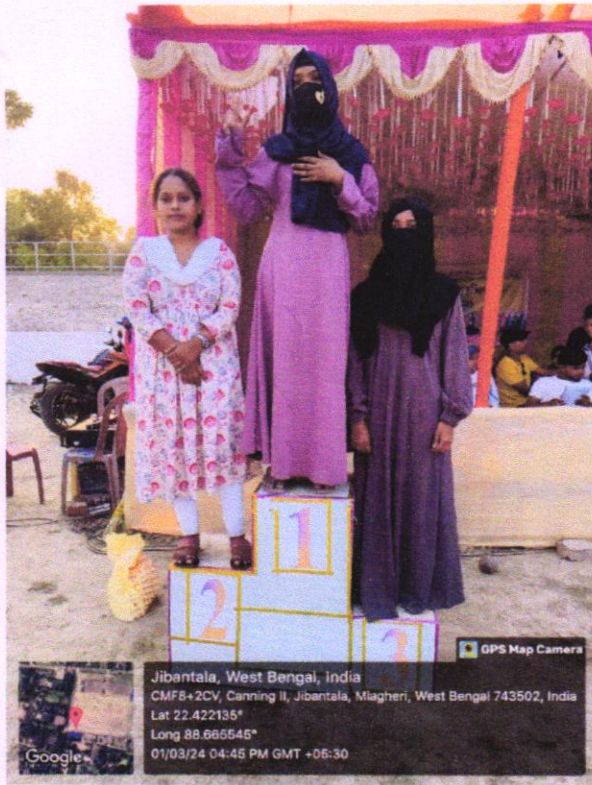

President:
Saokat Molla
Principal & Secretary:
Dr. Anup Maji

Ref. No:.....

Date:

PARTICIPANTS IN INTER COLLEGE FOOTBALL TOURNAMENT ON 23.02.2024

F8PW+25W, Ashok Nagar, Tollygunge, Kolkata, West Bengal 700040, India