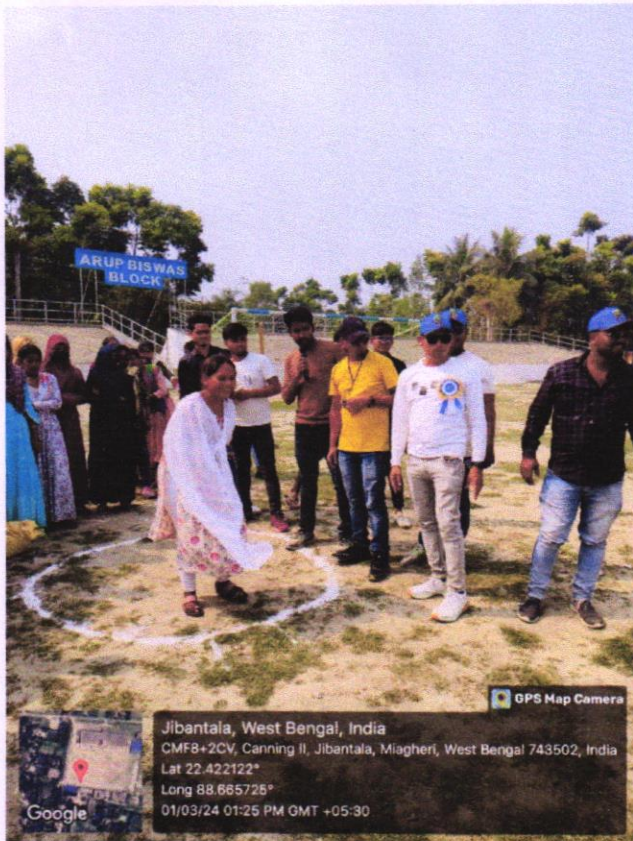

JIBANTALA ROKEYA MAHAVIDYALAYA

P.O. – Mallickati, P.S. – Jibantala, Pin – 743502 Dist. – South 24 Parganas

Affiliated to University of Calcutta

ESTD. : 2007

Web: www.jibantalarokeyamahavidyalaya.in Email: jmrokeya@gmail.com

President:
Saokat Molla
Principal & Secretary:
Dr. Anup Maji

Ref. No:.....

Date:

WOMENS PARTICIPATE IN ANNUAL ATHLETIC MEET ON 01.03.2024

Anup
30/12/24
Dr. Anup Maji
Principal
Jibantala Rokeya Mahavidyalaya
P.O. Mallickati, 24 Pgs. (S)