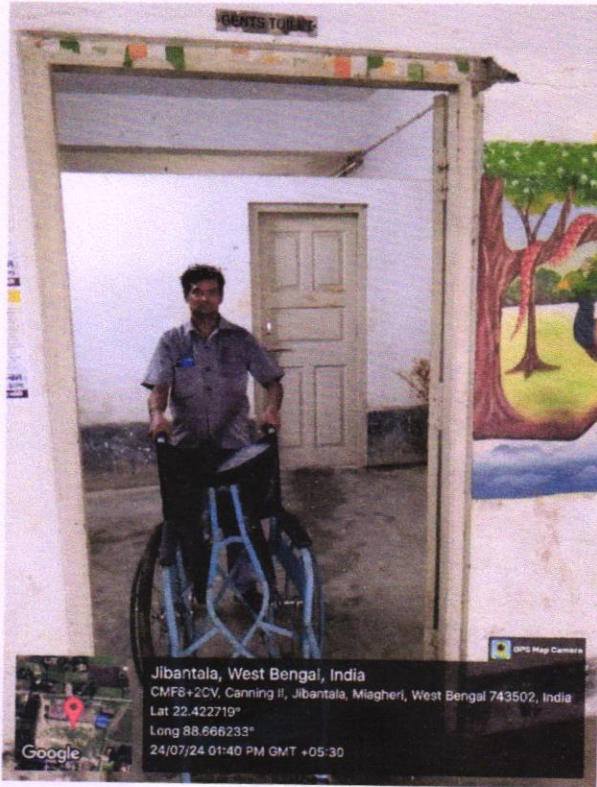

Date:

DOCUMENTS RELATING TO DISABLED-FRIENDLY ENVIRONMENT DIVYANGAN TOILET

Anup
31/07/24

Dr. Anup Maji
Principal
Jibantala Rokeya Mahavidyalay
P.O.-Mallickati, 24 Pgs. (S)

JIBANTALA ROKEYA MAHAVIDYALAYA

O. – Mallickati, P.S. – Jibantala, Pin – 743502 Dist. – South 24 Parganas