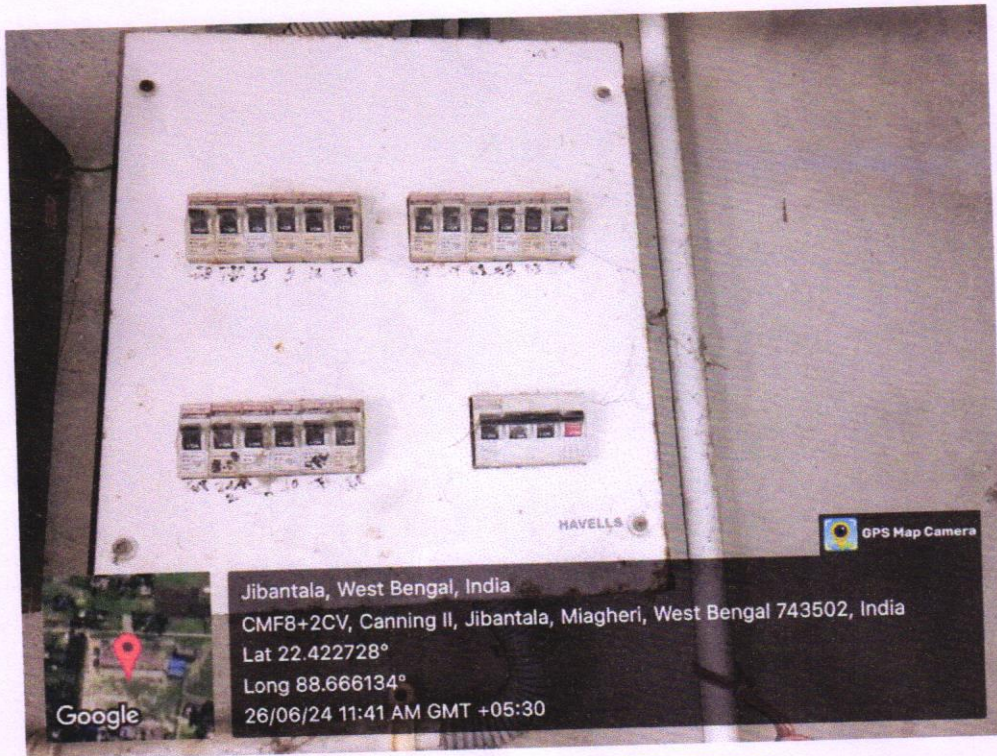

JIBANTALA ROKEYA MAHAVIDYALAYA

P.O. – Mallickati, P.S. – Jibantala, Pin – 743502 Dist. – South 24 Parganas
Affiliated to University of Calcutta
ESTD. : 2007
Web: www.jibantalarokeyamahavidyalaya.in Email: jmrokeya@gmail.com

President:
SaokatMolla
Principal & Secretary:
Dr. AnupMaji

Ref. No:.....

Date:

GREEN GENERATOR